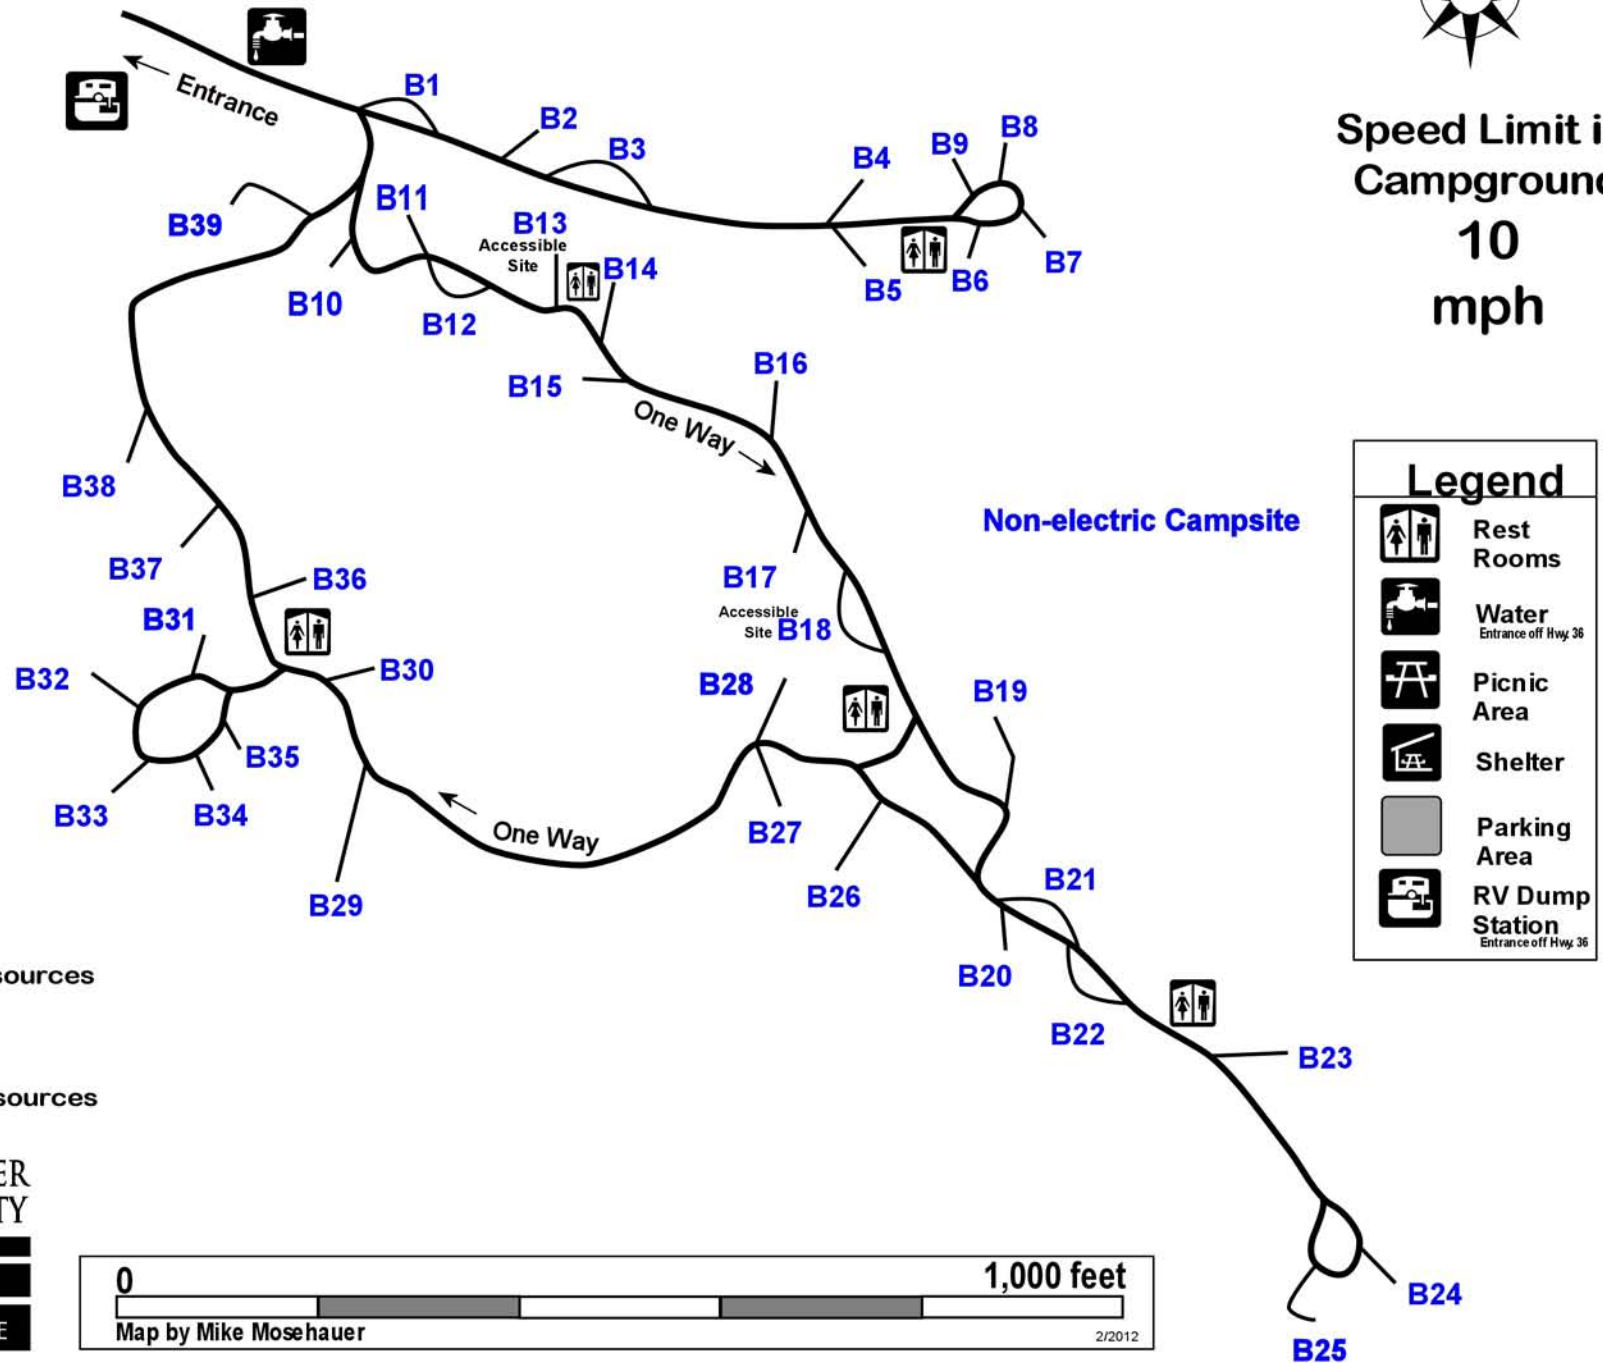

Bobcat Campground at Hermit Park Open Space (Campground 2)

17 Hermit Park Road; Estes Park, CO 80517

Speed Limit in
Campground
10
mph

Larimer County Natural Resources
1800 South County Road 31
Loveland, Colorado 80537
(970) 679-4570
www.larimer.org/naturalresources
www.larimercamping.com